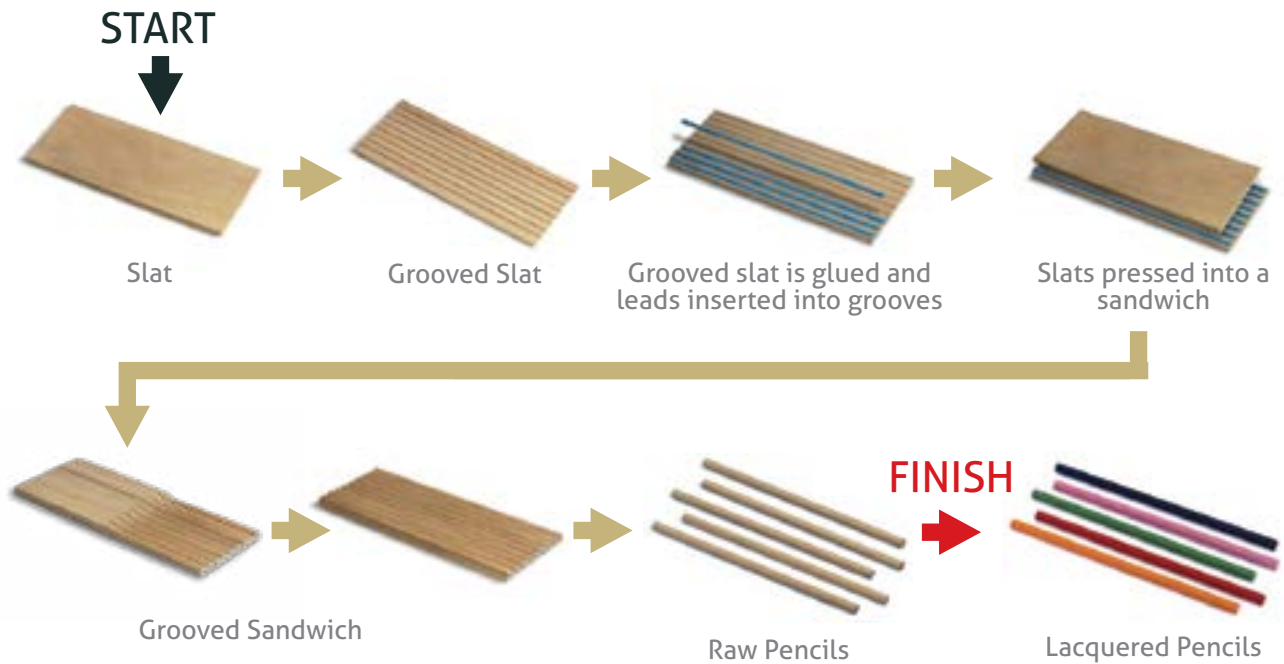

HOW DO WE MAKE OUR PENCILS?

Table of degrees Test Strip produced by black-lead	6B	5B	4B	3B	2B	B	HB	F	H	2H	3H	4H
Degree	06	05	04	03	02	01	00	10	11	12	13	14
Code in Art. No.												
For writing and drawing				●	●	●	●	●				
For drawing, sketching, hatching	●	●	●	●	●	●	●	●	●			
Suitable for blue prints	●	●	●	●	●	●	●	●	●	●	●	●
For technical drawing						●	●	●	●	●	●	●
For architectural plans									●	●	●	●
For drawing on hard surfaces									●	●	●	●
For matt drafting film							●	●	●	●	●	●