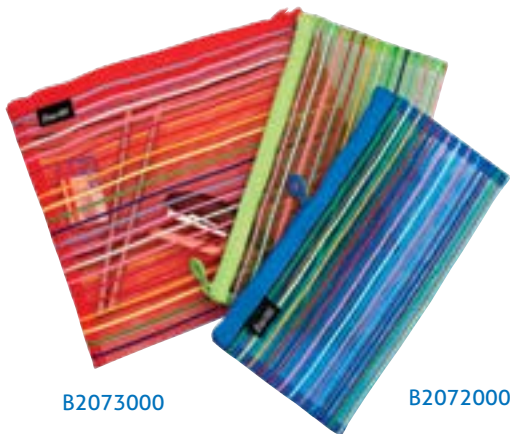

B2073000

B2072000

Mesh - Coloured Stripes

- Top quality finish
- Vibrant striped colours
- Semi-transparent fabric
- Embossed puller for easy opening
- Ideal for exams/accessories

CODE	DESCRIPTION	SIZE	PACK	COLOUR
B2072000	Zippa Bag - Mesh - DL. Asst. colours: blue, red, green	240 x 120mm	24	
B2073000	Zippa Bag - Mesh - A5. Asst. colours: blue, red, green	253 x 208mm	24