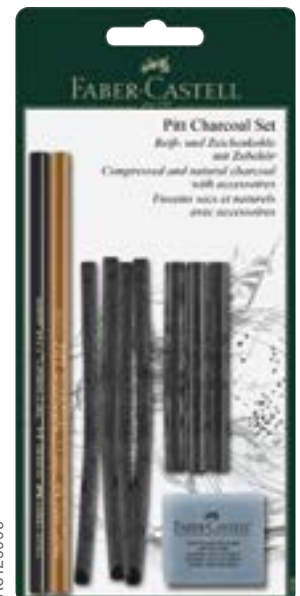

Pitt Charcoal Set

Set comprises: 2 charcoal pencils, 3 pressed charcoal crayons, 4 natural charcoal sticks, and 1 kneadable eraser.

Ref Code	Description	Barcode	Size Per Unit	Min Qty
AC112996	Pitt charcoal set in blister card	4005401129967	Blister Card	1 Blister Card