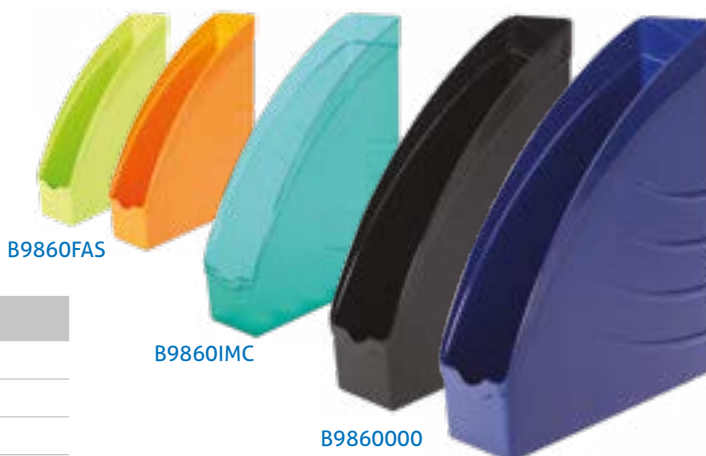

Magazine Filing Box - Optima

- Modern, functional design
- 70mm capacity
- Interchangeable spine label for cataloguing
- A finger hole for easy access
- Organise magazines and journals
- For libraries, office and home

CODE	DESCRIPTION	PACK	COLOUR
B9860000	Optima A4 magazine filing box	6	01 04 08 10
B9860FAS	Optima A4 magazine filing box	6	11 12 23 65
B9860IMC	Optima A4 magazine filing box	6	01 15