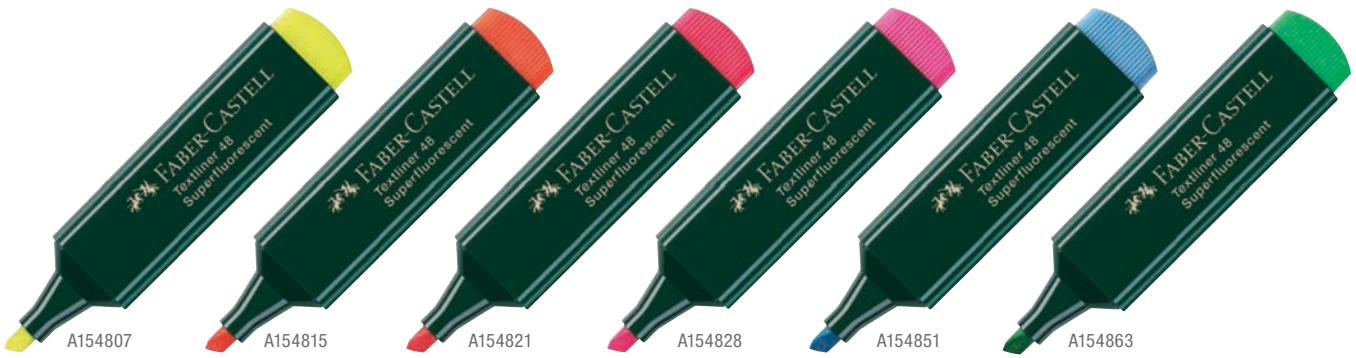

FABER-CASTELL

since 1761

A154807

A154815

A154821

A154828

A154851

A154863

Textliner 1548 - Fluorescent

Universal water-based ink with excellent marking results. Retains marking quality even when cap is not replaced immediately after use. Ideal for normal and special types of paper. Durable specialised tip marks in line widths of 1mm, 2mm and 5mm.

Ref Code	Description	Barcode	Size Per Unit	Min Qty
A154807	Textliner 1548 - Fluorescent yellow	4005401548072	Box of 10	1 Box
A154815	Textliner 1548 - Fluorescent orange	4005401548157	Box of 10	1 Box
A154821	Textliner 1548 - Fluorescent red	4005401548218	Box of 10	1 Box
A154828	Textliner 1548 - Fluorescent pink	4005401548287	Box of 10	1 Box
A154851	Textliner 1548 - Fluorescent blue	4005401548515	Box of 10	1 Box
A154863	Textliner 1548 - Fluorescent green	4005401548638	Box of 10	1 Box
A154804	Textliner 1548 - Wallet of 4 colours	4005401548041	Wallet of 4	5 Wallets
A254831	Textliner 1548 - Cardboard Wallet of 4 colours	4005402548316	Wallet of 4	5 Wallets
A154806	Textliner 1548 - Wallet of 6 colours	4005401548065	Wallet of 6	1 Wallet
A154862	Textliner 1548 - Wallet of 8 colours	4005401548621	Wallet of 8	5 Wallets
A154829	Textliner 1548 display x 120	400501548294	Display of 120	1 Display