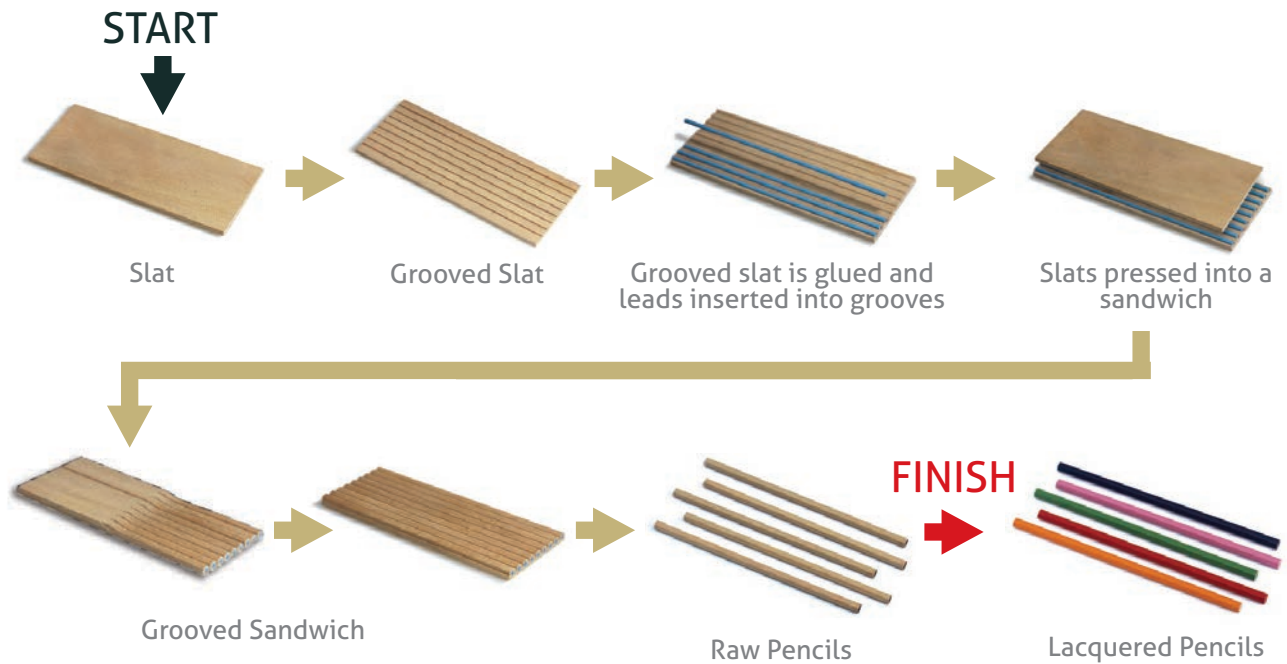

## HOW DO WE MAKE OUR PENCILS?

Table of degrees Test Strip produced by black-lead	6B	5B	4B	3B	2B	B	HB	F	H	2H	3H	4H
Degree	06	05	04	03	02	01	00	10	11	12	13	14
Code in Art. No.												
For writing and drawing				●	●	●	●	●				
For drawing, sketching, hatching	●	●	●	●	●	●	●	●	●			
Suitable for blue prints	●	●	●	●	●	●	●	●	●	●	●	●
For technical drawing						●	●	●	●	●	●	●
For architectural plans									●	●	●	●
For drawing on hard surfaces									●	●	●	●
For matt drafting film							●	●	●	●	●	●