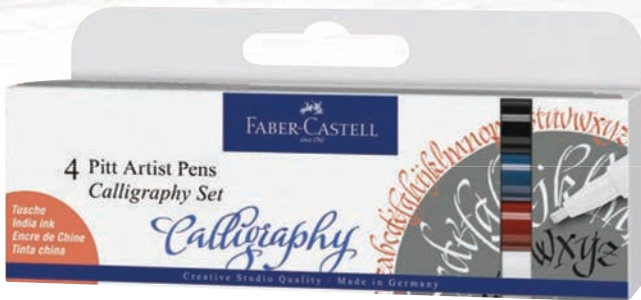

A167504

Pitt Artist Pen - Calligraphy

Pigmented India ink, high lightfastness, waterproof, permanent, odourless, acid-free, PH neutral, does not bleed through paper, Nib size C = 2,5mm. Ideal for calligraphic work as well as sketches, drawings, layouts, fashion design and illustration.

Ref Code	Description	Barcode	Size Per Unit	Min Qty
A167504	Wallet of 4 Calligraphy Pens (Black, Sanguine, Indanthrene Blue, White)	4005401675044	Wallet of 4	1 Wallet
A167505	Wallet of 4 Calligraphy Pens (Green Gold, Chromium Green, Pink Carmine, Nougat)	4005401675051	Wallet of 4	1 Wallet
A167506	Wallet of 6 Calligraphy Pens (Black, Warm Grey III, Dark Sepia, Sanguine, Raw Umber, White)	4005401675068	Wallet of 6	1 Wallet
A167508	Wallet of 8 Calligraphy Pens (Black, warm Grey IV, Dark Sepia, Pink carmine, Green Gold, Chromium Green, Indanthrene Blue, White)	4005401675082	Wallet of 8	1 Wallet