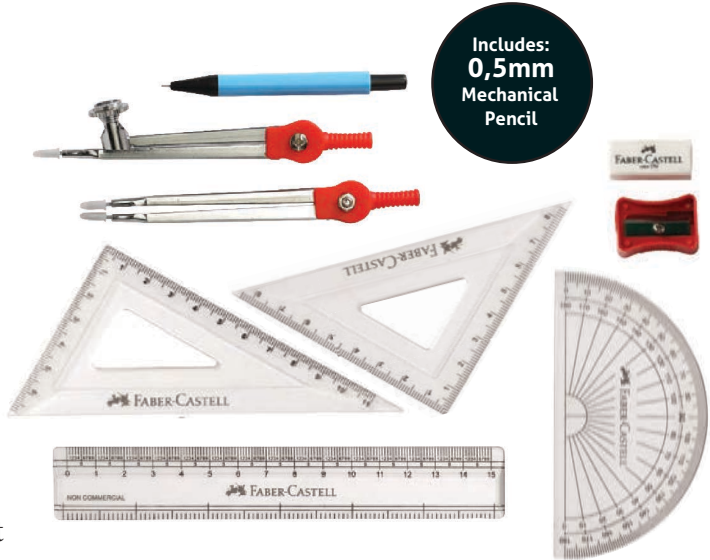

Includes:
0,5mm
Mechanical
Pencil

Sphere Mathematical Set

9 Piece mathematical set in hangsell including a 0.5mm mechanical pencil.

Ref Code	Description	Barcode	Size Per Unit	Min Qty
A167313	Sphere 9 piece mathematical set	8901180673133	Set of 9	1 Set