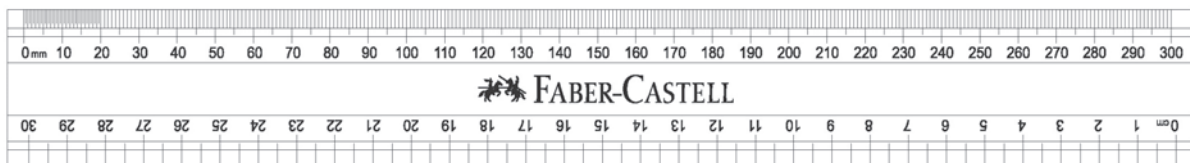

## Scissors

Ref Code	Description	Barcode	Size Per Unit	Min Qty
A170120	Child safe scissors , 13cm, rounded blade tip, left and right hand, assorted colours	8901180712016	Each	1 Blister
AC170103	Clean cut scissors, soft grip, left and right hand assorted pink and blue	8901180701034	Each	1 Blister